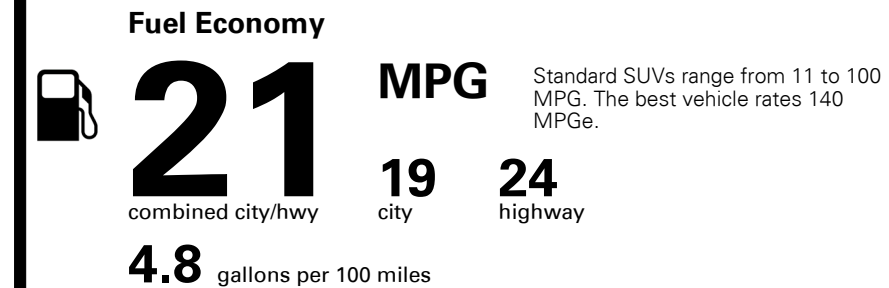

Manufacturer's Suggested Retail Price: **\$54,400.00**

ADDED FEATURES:

Inland Freight & Handling : \$1,475.00
Total Price : **\$55,875.00**

Hyundai's flagship, premium three-row SUV
- in a new shade of luxury

EPA DOT Fuel Economy and Environment

Gasoline Vehicle

You spend \$3,000 more in fuel costs over 5 years compared to the average new vehicle.

Annual fuel cost \$2,500

Fuel Economy & Greenhouse Gas Rating (tailpipe only)