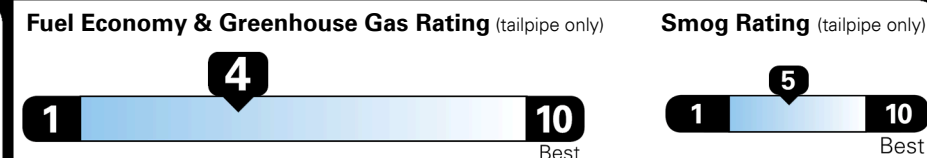

EPA DOT Fuel Economy and Environment

Gasoline Vehicle

Fuel Economy

21 MPG
combined city/hwy

19 MPG
city

24 MPG
highway

4.8 gallons per 100 miles

Standard SUVs range from 11 to 100 MPG. The best vehicle rates 140 MPGe.

You spend $3,000 more in fuel costs over 5 years
compared to the average new vehicle.

Annual fuel cost $2,500