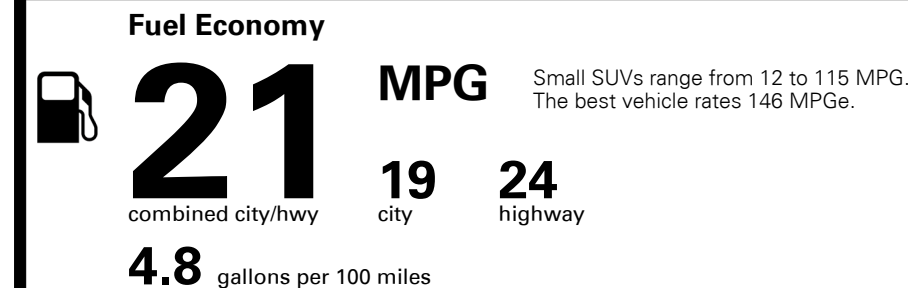

Full Tank of Fuel

Manufacturer's Suggested Retail Price: \$54,500.00

ADDED FEATURES:

- *Carpeted Floor Mats \$230.00
- *Cargo Net \$55.00
- *Cargo Tray, up seatback \$150.00
- *Roadside Assistance Kit \$70.00
- *First Aid Kit \$40.00
- *Splash trim \$130.00

Inland Freight & Handling : \$1,475.00
Total Price : \$56,650.00

Hyundai's flagship, premium three-row SUV
 - in a new shade of luxury

EPA DOT Fuel Economy and Environment

Gasoline Vehicle

You spend \$3,000 more in fuel costs over 5 years
 compared to the average new vehicle.