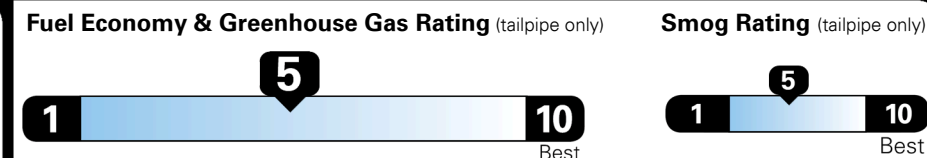

EPA DOT Fuel Economy and Environment

Gasoline Vehicle

Fuel Economy

22 MPG
combined city/hwy

19 MPG
city

26 MPG
highway

4.5 gallons per 100 miles

Standard SUVs range from 11 to 100 MPG. The best vehicle rates 140 MPGe.

You spend $2,500
more in fuel costs over 5 years compared to the average new vehicle.

Annual fuel cost $2,400