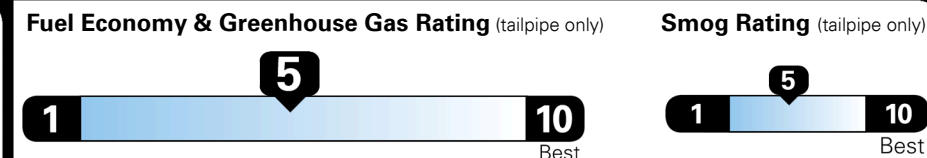

EPA DOT Fuel Economy and Environment

Gasoline Vehicle

Fuel Economy
22 MPG
combined city/hwy
19 city
26 highway
4.5 gallons per 100 miles

Small SUVs range from 12 to 115 MPG. The best vehicle rates 146 MPGe.

You spend $2,500 more in fuel costs over 5 years compared to the average new vehicle.

Annual fuel cost $2,400