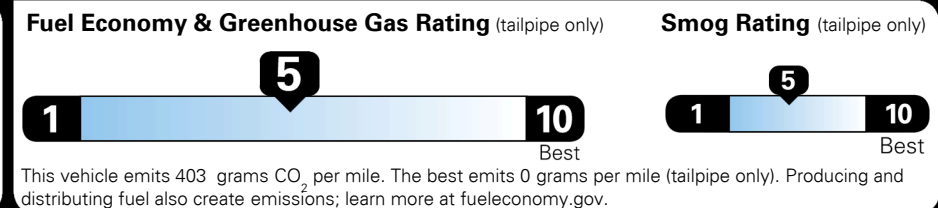

MULTIMEDIA & CONNECTIVITY(cont.)

Wireless Phone Charger
Digital Key
SiriusXM® w/ 90-Day trial subscription;
(Not Available in AK & HI)
Bluelink+ All-Inclusive Connected Services (enrollment required)
Wi-Fi Hotspot (trial included with Bluelink®)
Full Tank of Fuel

Manufacturer's Suggested Retail Price: $42,950.00

ADDED FEATURES:

Inland Freight & Handling : $1,475.00
Total Price : $44,425.00

Hyundai's flagship, premium three-row SUV

EPA DOT Fuel Economy and Environment

Gasoline Vehicle

Fuel Economy

22 MPG
combined city/hwy

19 MPG
city

26 MPG
highway

4.5 gallons per 100 miles

Standard SUVs range from 11 to 100 MPG. The best vehicle rates 140 MPGe.

You spend $2,500 more in fuel costs over 5 years
compared to the average new vehicle.

Annual fuel cost $2,400

Actual results will vary for many reasons, including driving conditions and how you drive and maintain your vehicle. The average new vehicle gets 28 MPG and costs $9,500 to fuel over 5 years. Cost estimates are based on 15,000 miles per year at $ 3.50 per gallon. MPGe is miles per gasoline gallon equivalent. Vehicle emissions are a significant cause of climate change and smog.

fueleconomy.gov

Calculate personalized estimates and compare vehicles

Manufacturer's suggested retail price includes manufacturer's recommended pre-delivery service. Gasoline license and title fees state and local taxes and dealer installed options and accessories are not included in the manufacturer's suggested retail price. This label has been affixed to this vehicle by Hyundai Motor America, pursuant to the requirements of 15 U.S.C. 1231 et seq. which prohibits its removal or alteration prior to delivery to the ultimate purchaser.

PARTS CONTENT INFORMATION FOR VEHICLE IN THIS CARLINE:
U.S./CANADIAN PARTS CONTENT: 2 %
MAJOR SOURCES OF FOREIGN PARTS CONTENT: KOREA: 90 %

Note: Parts content does not include final assembly, distribution, or other non-parts costs.

FOR THIS VEHICLE:
FINAL ASSEMBLY POINT: ULSAN, KOREA
COUNTRY OF ORIGIN:
ENGINE: KOREA
TRANSMISSION: KOREA