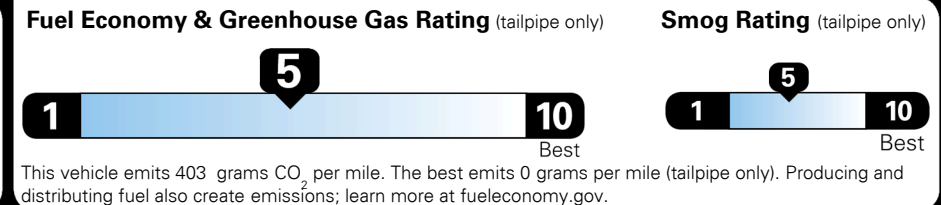

MULTIMEDIA & CONNECTIVITY(cont.)

Wireless Phone Charger
Digital Key
SiriusXM® w/ 90-Day trial subscription;
(Not Available in AK & HI)
Bluelink+ All-Inclusive Connected Services (enrollment required)
Wi-Fi Hotspot (trial included with Bluelink®)
Full Tank of Fuel

Manufacturer's Suggested Retail Price: $42,950.00

ADDED FEATURES:

*Carpeted Floor Mats $215.00
*Cargo Net $55.00
*Cargo Tray, up seatback $150.00
*Roadside Assistance Kit $70.00
*First Aid Kit $30.00
*Splash trim $130.00
*Rear Bumper Appliqué $75.00
*Wheel Locks $70.00

Inland Freight & Handling : $1,475.00
Total Price : $45,220.00

Hyundai's flagship, premium three-row SUV

EPA DOT Fuel Economy and Environment

Gasoline Vehicle

Fuel Economy

22 MPG
combined city/hwy

19 MPG
city

26 MPG
highway

Standard SUVs range from 11 to 100 MPG. The best vehicle rates 140 MPGe.

4.5 gallons per 100 miles

You spend $2,500
more in fuel costs over 5 years compared to the average new vehicle.

Annual fuel cost $2,400

Actual results will vary for many reasons, including driving conditions and how you drive and maintain your vehicle. The average new vehicle gets 28 MPG and costs $9,500 to fuel over 5 years. Cost estimates are based on 15,000 miles per year at $ 3.50 per gallon. MPGe is miles per gasoline gallon equivalent. Vehicle emissions are a significant cause of climate change and smog.

fueleconomy.gov

Calculate personalized estimates and compare vehicles

Manufacturer's suggested retail price includes manufacturer's recommended pre-delivery service. Gasoline license and title fees state and local taxes and dealer installed options and accessories are not included in the manufacturer's suggested retail price. This label has been affixed to this vehicle by Hyundai Motor America, pursuant to the requirements of 15 U.S.C. 1231 et seq. which prohibits its removal or alteration prior to delivery to the ultimate purchaser.

PARTS CONTENT INFORMATION FOR VEHICLE IN THIS CARLINE:
U.S./CANADIAN PARTS CONTENT: 2 %
MAJOR SOURCES OF FOREIGN PARTS CONTENT: KOREA: 90 %

Note: Parts content does not include final assembly, distribution, or other non-parts costs.

FOR THIS VEHICLE:
FINAL ASSEMBLY POINT: ULSAN, KOREA
COUNTRY OF ORIGIN:
ENGINE: KOREA
TRANSMISSION: KOREA