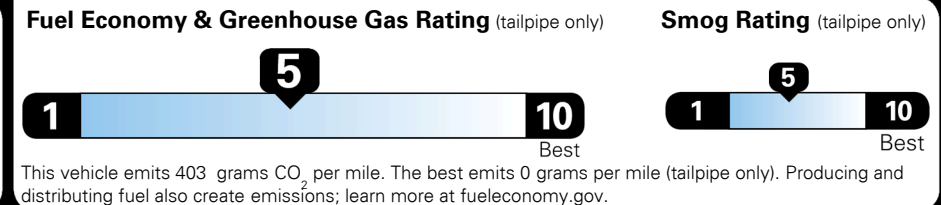

MULTIMEDIA & CONNECTIVITY(cont.)

Wireless Phone Charger
Digital Key
SiriusXM® w/ 90-Day trial subscription;
(Not Available in AK & HI)
Bluelink+ All-Inclusive Connected Services (enrollment required)
Wi-Fi Hotspot (trial included with Bluelink®)
Full Tank of Fuel

Manufacturer's Suggested Retail Price: $42,950.00

ADDED FEATURES:

*HYPER WHITE(WC9) Paint $500.00

Inland Freight & Handling : $1,475.00
Total Price : $44,925.00

Hyundai's flagship, premium three-row SUV

EPA DOT Fuel Economy and Environment

Gasoline Vehicle

Fuel Economy

22 MPG
combined city/hwy

19 MPG
city

26 MPG
highway

Standard SUVs range from 11 to 100 MPG. The best vehicle rates 140 MPGe.

4.5 gallons per 100 miles

You spend $2,500 more in fuel costs over 5 years
compared to the average new vehicle.

Annual fuel cost $2,400

Actual results will vary for many reasons, including driving conditions and how you drive and maintain your vehicle. The average new vehicle gets 28 MPG and costs $9,500 to fuel over 5 years. Cost estimates are based on 15,000 miles per year at $ 3.50 per gallon. MPGe is miles per gasoline gallon equivalent. Vehicle emissions are a significant cause of climate change and smog.

fueleconomy.gov

Calculate personalized estimates and compare vehicles

Manufacturer's suggested retail price includes manufacturer's recommended pre-delivery service. Gasoline license and title fees state and local taxes and dealer installed options and accessories are not included in the manufacturer's suggested retail price. This label has been affixed to this vehicle by Hyundai Motor America, pursuant to the requirements of 15 U.S.C. 1231 et seq. which prohibits its removal or alteration prior to delivery to the ultimate purchaser.

PARTS CONTENT INFORMATION FOR VEHICLE IN THIS CARLINE:
U.S./CANADIAN PARTS CONTENT: 2 %
MAJOR SOURCES OF FOREIGN PARTS CONTENT: KOREA: 90 %

Note: Parts content does not include final assembly, distribution, or other non-parts costs.

FOR THIS VEHICLE:
FINAL ASSEMBLY POINT: ULSAN, KOREA
COUNTRY OF ORIGIN:
ENGINE: KOREA
TRANSMISSION: KOREA

40 A 0265VGRAND 13

VIN: KM8R34GE3SU903757