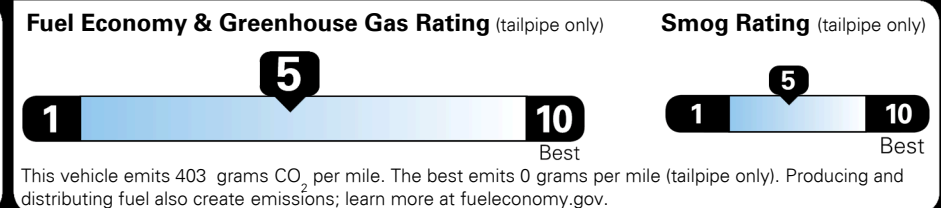

MULTIMEDIA & CONNECTIVITY(cont.)

- Wireless Phone Charger
- Digital Key
- SiriusXM® w/ 90-Day trial subscription; (Not Available in AK & HI)
- Bluelink+ All-Inclusive Connected Services (enrollment required)
- Wi-Fi Hotspot (trial included with Bluelink®)
- Full Tank of Fuel

Manufacturer's Suggested Retail Price: $42,950.00

ADDED FEATURES:

- *Carpeted Floor Mats $215.00
- *Cargo Net $55.00
- *Cargo Tray, up seatback $150.00
- *Cargo Cover $190.00
- *First Aid Kit $30.00
- *Splash trim $130.00
- *Wheel Locks $70.00

Inland Freight & Handling : $1,475.00
Total Price : $45,265.00

Hyundai's flagship, premium three-row SUV

EPA DOT Fuel Economy and Environment

Gasoline Vehicle

Fuel Economy

22 MPG
combined city/hwy

19 MPG
city

26 MPG
highway

Standard SUVs range from 11 to 100 MPG. The best vehicle rates 140 MPGe.

4.5 gallons per 100 miles

You spend $2,500
more in fuel costs over 5 years compared to the average new vehicle.

Annual fuel cost $2,400

Actual results will vary for many reasons, including driving conditions and how you drive and maintain your vehicle. The average new vehicle gets 28 MPG and costs $9,500 to fuel over 5 years. Cost estimates are based on 15,000 miles per year at $ 3.50 per gallon. MPGe is miles per gasoline gallon equivalent. Vehicle emissions are a significant cause of climate change and smog.

fueleconomy.gov

Calculate personalized estimates and compare vehicles

Manufacturer's suggested retail price includes manufacturer's recommended pre-delivery service. Gasoline license and title fees state and local taxes and dealer installed options and accessories are not included in the manufacturer's suggested retail price. This label has been affixed to this vehicle by Hyundai Motor America, pursuant to the requirements of 15 U.S.C. 1231 et seq. which prohibits its removal or alteration prior to delivery to the ultimate purchaser.

PARTS CONTENT INFORMATION FOR VEHICLE IN THIS CARLINE:
U.S./CANADIAN PARTS CONTENT: 2 %
MAJOR SOURCES OF FOREIGN PARTS CONTENT: KOREA: 90 %

Note: Parts content does not include final assembly, distribution, or other non-parts costs.

FOR THIS VEHICLE:
FINAL ASSEMBLY POINT: ULSAN, KOREA
COUNTRY OF ORIGIN:
ENGINE: KOREA
TRANSMISSION: KOREA