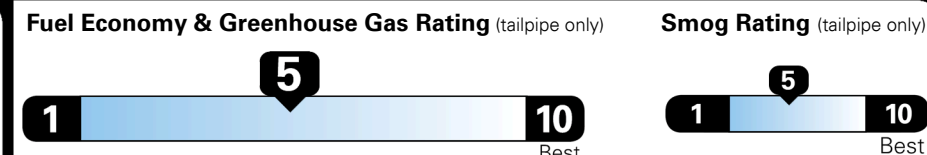

Inland Freight & Handling : \$1,475.00
Total Price : \$42,470.00

Hyundai's flagship, premium three-row SUV

EPA DOT Fuel Economy and Environment

Gasoline Vehicle

Fuel Economy
22 MPG
 combined city/hwy
19 city
26 highway
4.5 gallons per 100 miles

Small SUVs range from 12 to 115 MPG. The best vehicle rates 146 MPGe.

You spend \$2,500 more in fuel costs over 5 years compared to the average new vehicle.

Annual fuel cost \$2,400

This vehicle emits 403 grams CO₂ per mile. The best emits 0 grams per mile (tailpipe only). Producing and distributing fuel also create emissions; learn more at fueleconomy.gov.