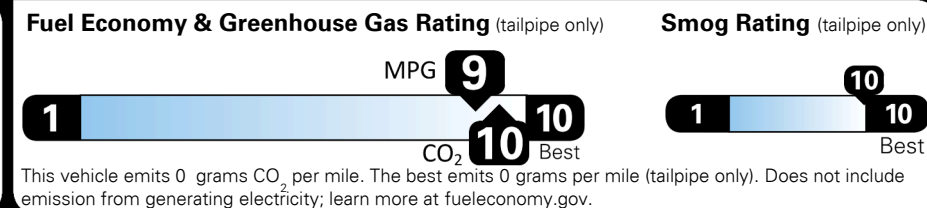

Actual results will vary for many reasons, including driving conditions and how you drive and maintain your vehicle. The average new vehicle gets 29 MPG and costs $8,500 to fuel over 5 years. Cost estimates are based on 15,000 miles per year at $0.17 per kW-hr. MPGe is miles per gasoline gallon equivalent. Vehicle emissions are a significant cause of climate change and smog.

fueleconomy.gov

Calculate personalized estimates and compare vehicles

Manufacturer's suggested retail price includes manufacturer's recommended pre-delivery service. Gasoline license and title fees state and local taxes and dealer installed options and accessories are not included in the manufacturer's suggested retail price. This label has been affixed to this vehicle by Hyundai Motor America, pursuant to the requirements of 15 U.S.C. 1231 et seq. which prohibits its removal or alteration prior to delivery to the ultimate purchaser.

PARTS CONTENT INFORMATION FOR VEHICLE IN THIS CARLINE:
U.S./CANADIAN PARTS CONTENT: 60 %
MAJOR SOURCES OF FOREIGN PARTS CONTENT: KOREA: 26 %

Note: Parts content does not include final assembly, distribution, or other non-parts costs.
FOR THIS VEHICLE:
FINAL ASSEMBLY POINT: ELLABELL, GEORGIA, U.S.A
COUNTRY OF ORIGIN:
ENGINE: U.S.A
TRANSMISSION: U.S.A

122 A

VIN: 7YAMWFS57TY002659