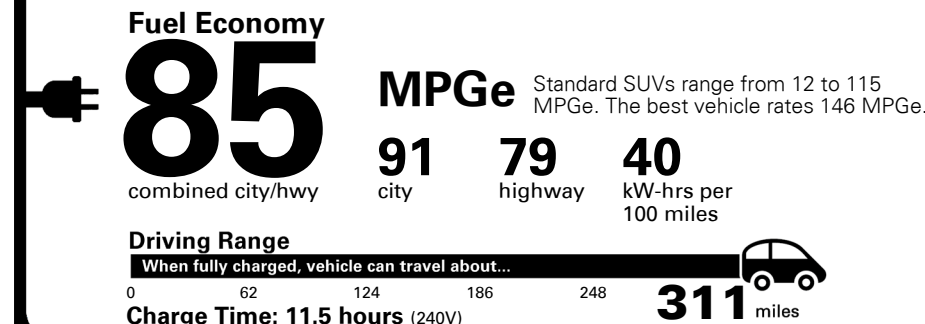

Inland Freight & Handling : \$1,600.00
Total Price : **\$73,840.00**

Hyundai's 1st 3-Row Electric SUV
Assembled at our Metaplant in Georgia

EPA DOT Fuel Economy and Environment

Electric Vehicle

You save \$3,500
in fuel costs over 5 years compared to the average new vehicle.